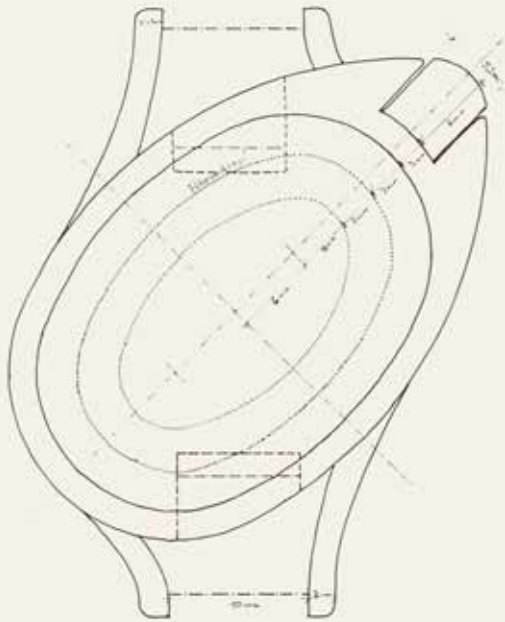

**YONDALA**  
 designed by  
**WOLF-PETER MIKSCH**  
 1992

Stahl  
 Schrif  
 Franklin Gothic  
 Zahlen

**MAURICE DE MAURIAC  
 SUISS**

FRANKLIN GOTHIC CONDENSED

Farbmuster:  
 AUDUR 15

3 6 9  
 UNIVERS 65