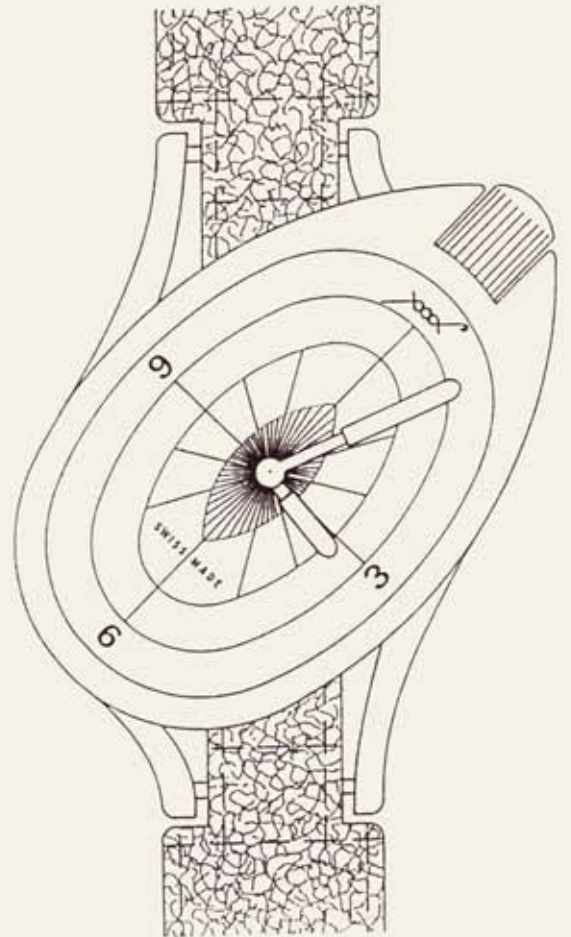

**YONDALA**  
 designed by  
**WOLF-PETER MIKSCH**  
 1992

Stahl  
 Schrif  
 Franklin Gothic  
 Zahlen

**MAURICE DE MAURIAC  
 SUISS**

FRANKLIN GOTHIC CONDENSED

Farbmuster:  
 AUDUR 15

3 6 9  
 UNIVERS 65