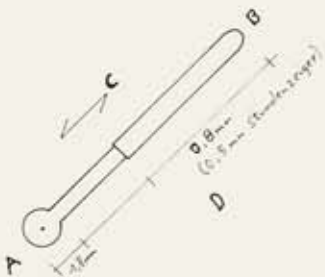

**YONDALA**  
 designed by  
**WOLF-PETER MIKSCH**  
 1992

Stahl  
 Schrif  
 Franklin Gothic  
 Zahlen

**MAURICE DE MAURIAC  
 SUISS**

FRANKLIN GOTHIC CONDENSED

Farbmuster:  
 AUDUR 15

3 6 9  
 UNIVERS 65