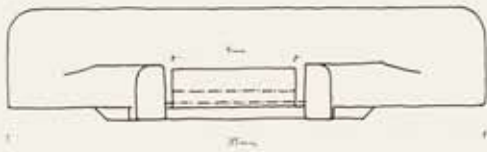

**YONDALA**  
 designed by  
**WOLF-PETER MIKSCH**  
 1992

Stahl  
 Schrif  
 Franklin Gothic  
 Zahlen

**MAURICE DE MAURIAC  
 SUISS**

FRANKLIN GOTHIC CONDENSED

Farbmuster:  
 AUDUR 15

3 6 9  
 UNIVERS 65